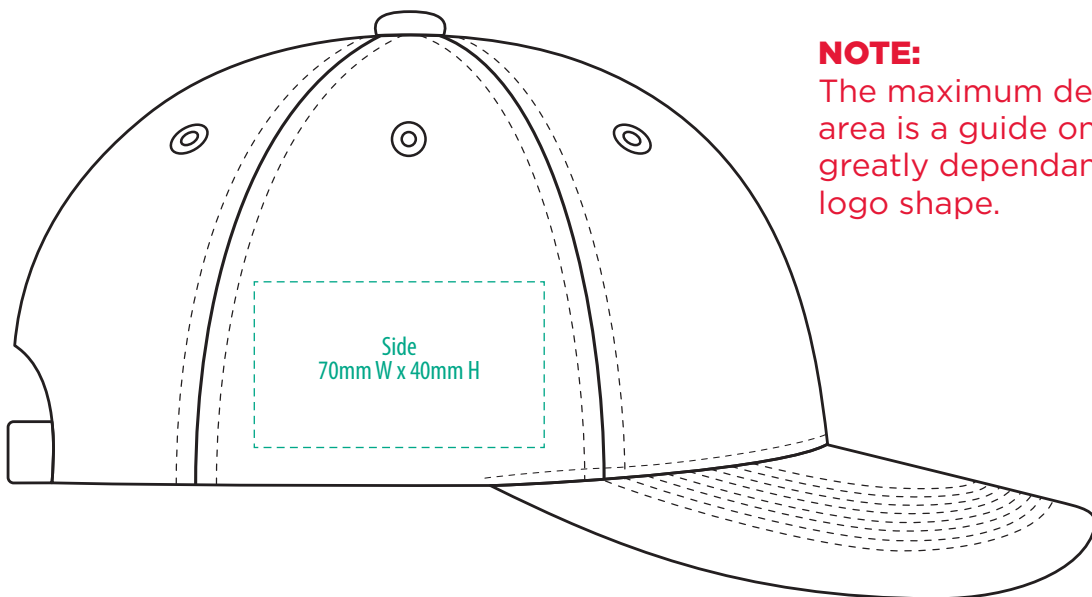

4012

COLOUR

NOTE:

The maximum decoration area is a guide only and is greatly dependant on the logo shape.

EMBROIDERY

NOTE:

The maximum decoration area is a guide only and is greatly dependant on the logo shape.

NOTE:

The maximum decoration area is a guide only and is greatly dependant on the logo shape.