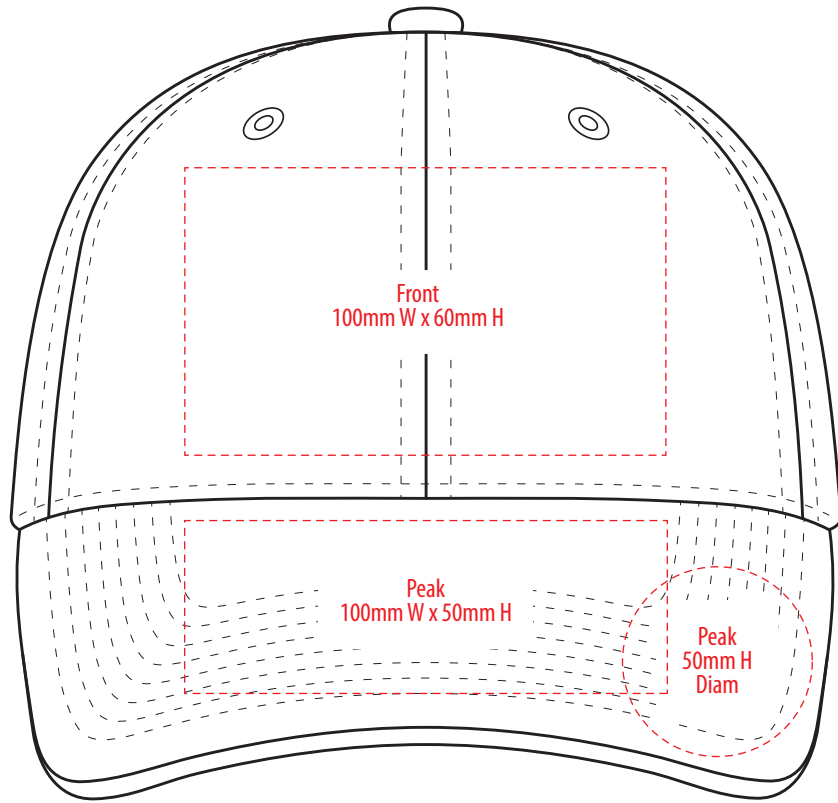

4012

COLOUR

NOTE:

The maximum decoration area is a guide only and is greatly dependant on the logo shape.

EMBROIDERY

NOTE:

The maximum decoration area is a guide only and is greatly dependant on the logo shape.

NOTE:

The maximum decoration area is a guide only and is greatly dependant on the logo shape.