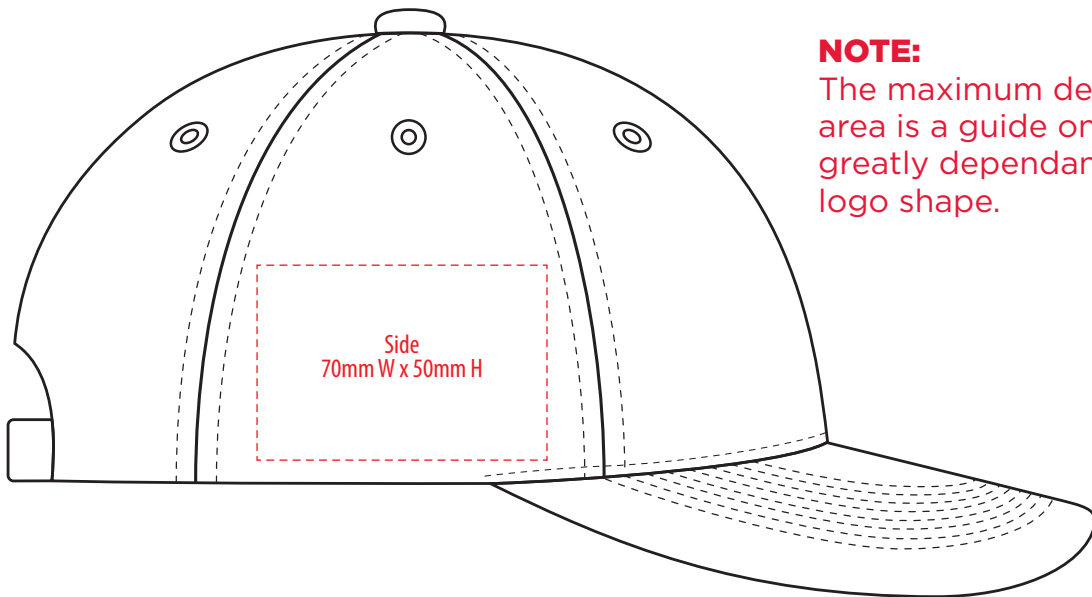

4012

COLOUR

NOTE:

The maximum decoration area is a guide only and is greatly dependant on the logo shape.

EMBROIDERY

NOTE:

The maximum decoration area is a guide only and is greatly dependant on the logo shape.

NOTE:

The maximum decoration area is a guide only and is greatly dependant on the logo shape.