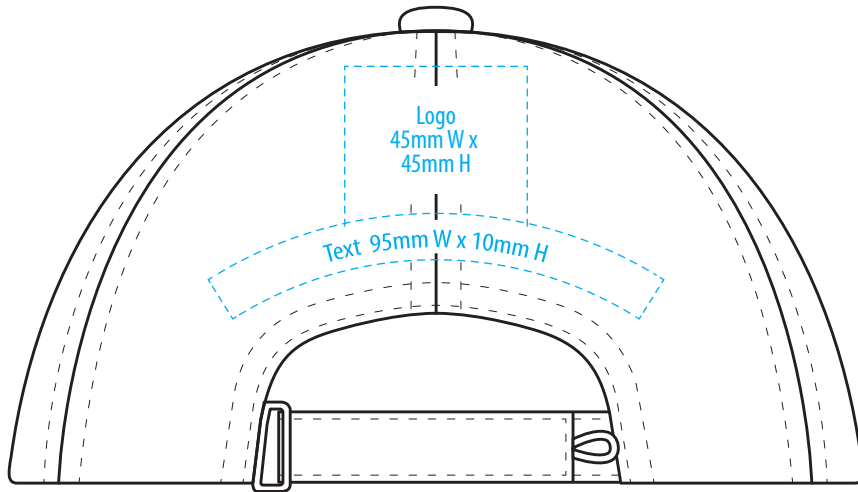

4012

COLOUR

NOTE:

The maximum decoration area is a guide only and is greatly dependant on the logo shape.

EMBROIDERY

NOTE:

The maximum decoration area is a guide only and is greatly dependant on the logo shape.

NOTE:

The maximum decoration area is a guide only and is greatly dependant on the logo shape.