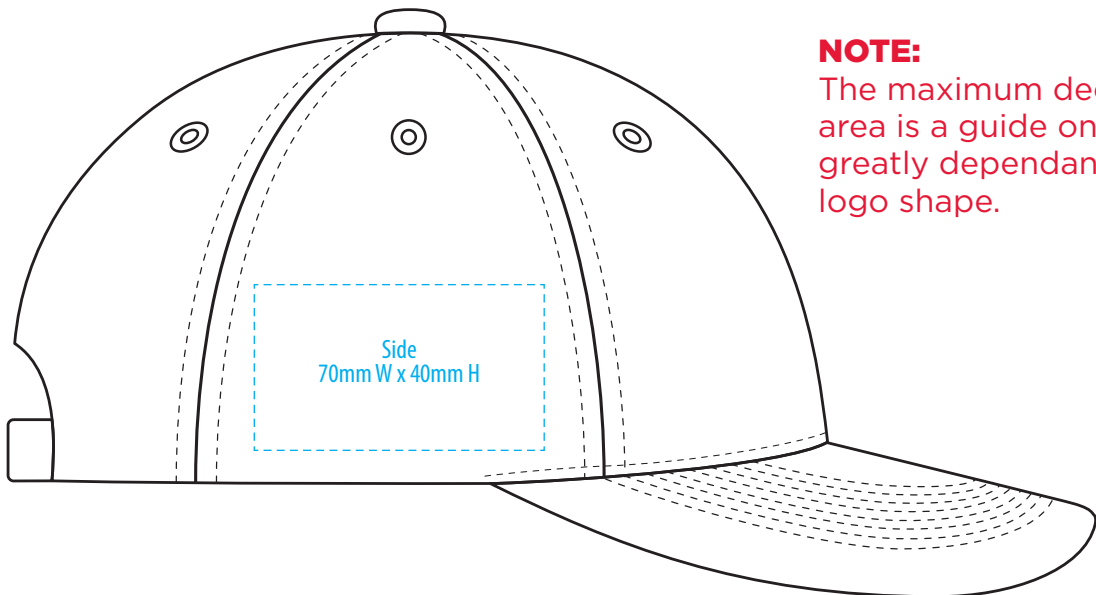

4012

COLOUR

NOTE:

The maximum decoration area is a guide only and is greatly dependant on the logo shape.

EMBROIDERY

NOTE:

The maximum decoration area is a guide only and is greatly dependant on the logo shape.

NOTE:

The maximum decoration area is a guide only and is greatly dependant on the logo shape.