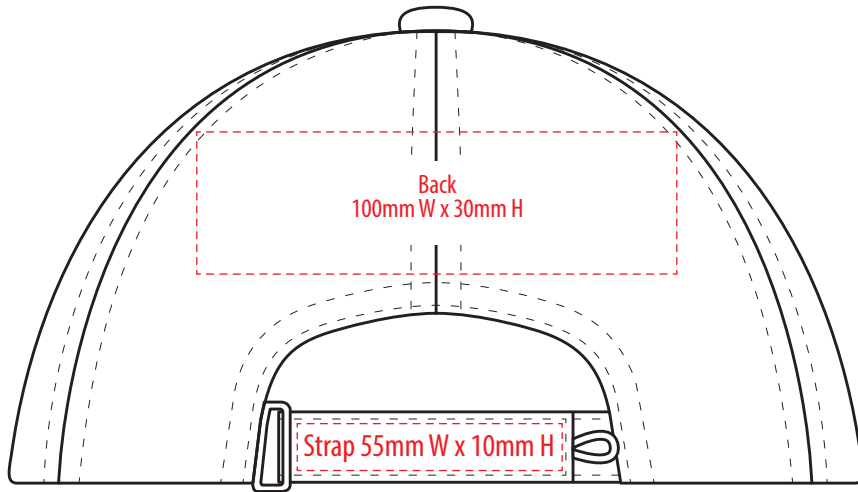

4012

COLOUR

NOTE:

The maximum decoration area is a guide only and is greatly dependant on the logo shape.

EMBROIDERY

NOTE:

The maximum decoration area is a guide only and is greatly dependant on the logo shape.

NOTE:

The maximum decoration area is a guide only and is greatly dependant on the logo shape.