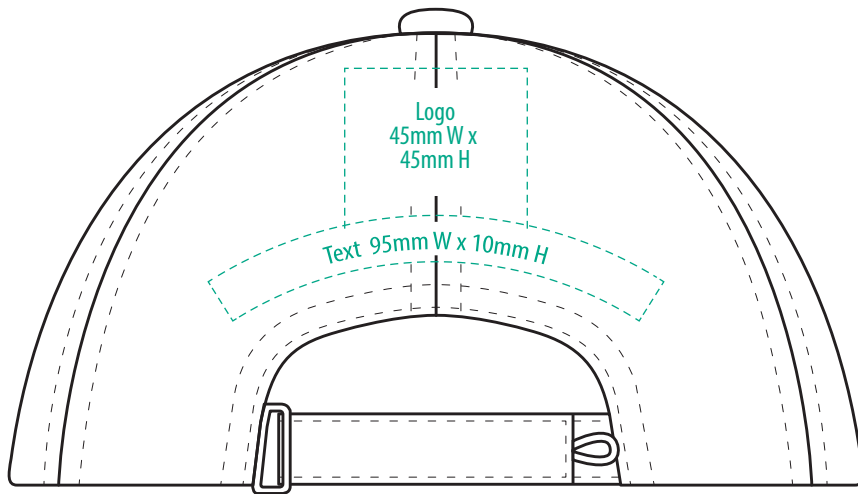

4012

COLOUR

NOTE:

The maximum decoration area is a guide only and is greatly dependant on the logo shape.

EMBROIDERY

NOTE:

The maximum decoration area is a guide only and is greatly dependant on the logo shape.

NOTE:

The maximum decoration area is a guide only and is greatly dependant on the logo shape.