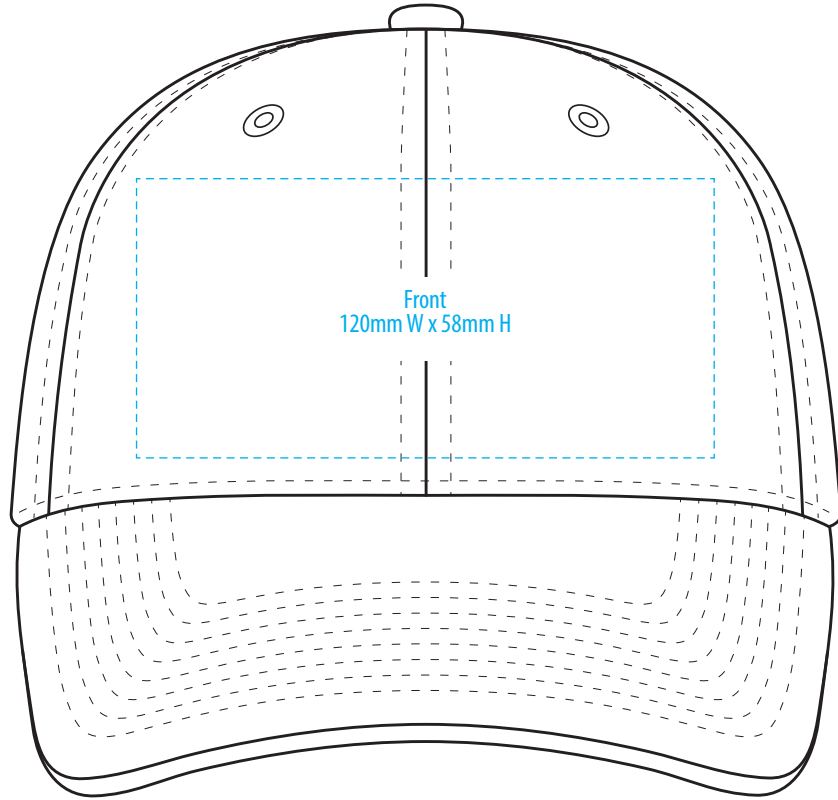

4012

COLOUR

NOTE:

The maximum decoration area is a guide only and is greatly dependant on the logo shape.

EMBROIDERY

NOTE:

The maximum decoration area is a guide only and is greatly dependant on the logo shape.

NOTE:

The maximum decoration area is a guide only and is greatly dependant on the logo shape.