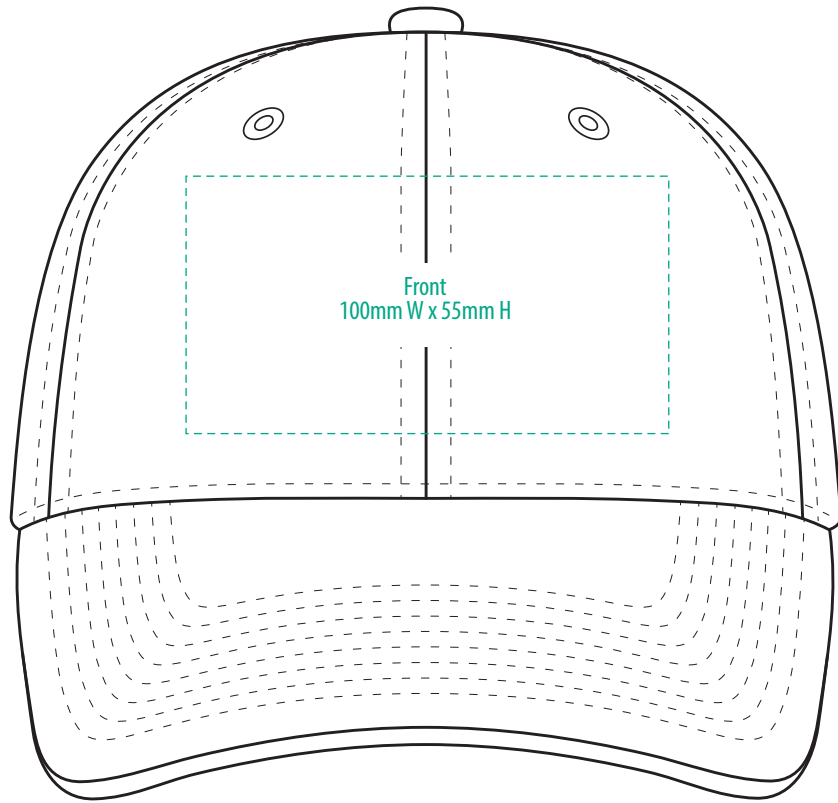

4012

COLOUR

NOTE:

The maximum decoration area is a guide only and is greatly dependant on the logo shape.

EMBROIDERY

NOTE:

The maximum decoration area is a guide only and is greatly dependant on the logo shape.

NOTE:

The maximum decoration area is a guide only and is greatly dependant on the logo shape.